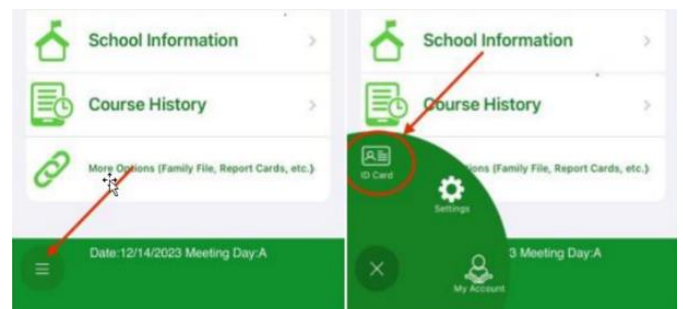

StudentVUE – Synergy

Android Store QR Code

Apple Store QR Code

On the welcome message, swipe left to find HCPSS.

Enter your **Zip Code** in the field provided. Select **Howard County Public School System**. Click **Yes** to confirm your selection.

Select **Already Activated**.

Enter your HCPSS credentials and click **Login**.

Check In: Click on the icon  in the bottom left corner and click **Student ID**.

Hold the QR or Bar code under the scanner. Take a screenshot of your barcode for quick access later.