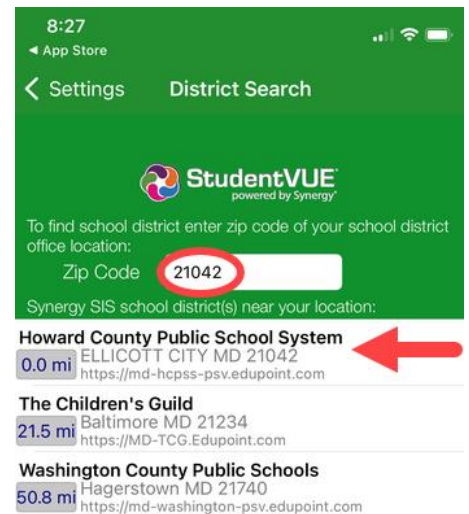

StudentVUE – Synergy

Android Store QR Code

Apple Store QR Code

On the welcome message, swipe left to find HCPSS.

Enter your **Zip Code** in the field provided. Select **Howard County Public School System**. Click **Yes** to confirm your selection.

Select **Already Activated**.

Enter your HCPSS credentials and click **Login**.

Check In: Click on the icon  in the bottom left corner and click **Student ID**.

Hold the QR or Bar code under the scanner. Take a screenshot of your barcode for quick access later.