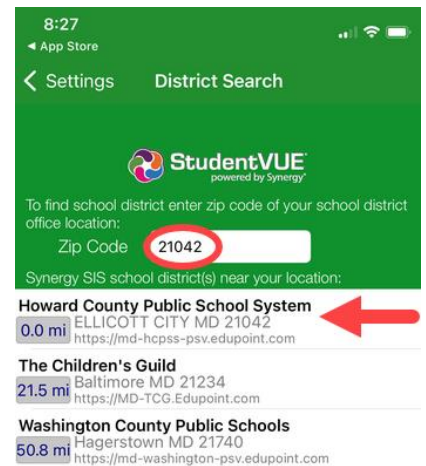

StudentVUE – Synergy

Android Store QR Code

Apple Store QR Code

On the welcome message, swipe left to find HCPSS.

Enter your **Zip Code** in the field provided. Select **Howard County Public School System**. Click **Yes** to confirm your selection.

Select **Already Activated**.

Enter your HCPSS credentials and click **Login**.

Check In: Click on the icon  in the bottom left corner and click **Student ID**.

Hold the QR or Bar code under the scanner. Take a screenshot of your barcode for quick access later.