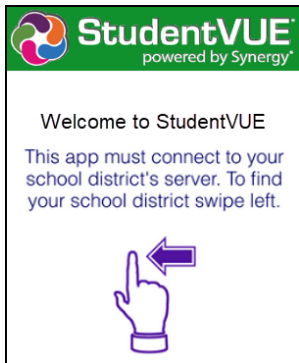

StudentVUE – Synergy

Android Store QR Code

Apple Store QR Code

On the welcome message, swipe left to find HCPSS.

Enter your **Zip Code** in the field provided. Select **Howard County Public School System**. Click **Yes** to confirm your selection.

Select **Already Activated**.

Enter your HCPSS credentials and click **Login**.

Check In: Click on the icon  in the bottom left corner and click **Student ID**.

Hold the QR or Bar code under the scanner. Take a screenshot of your barcode for quick access later.