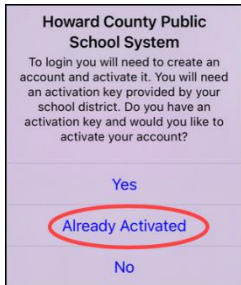

StudentVUE – Synergy

Android Store QR Code

Apple Store QR Code

On the welcome message, swipe left to find HCPSS.

Enter your **Zip Code** in the field provided. Select **Howard County Public School System**. Click **Yes** to confirm your selection.

Select **Already Activated**.

Enter your HCPSS credentials and click **Login**.

Check In: Click on the icon  in the bottom left corner and click **Student ID**.

Hold the QR or Bar code under the scanner. Take a screenshot of your barcode for quick access later.