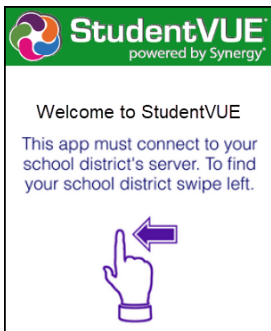

StudentVUE – Synergy

Android Store QR Code

Apple Store QR Code

On the welcome message, swipe left to find HCPSS.

Enter your **Zip Code** in the field provided. Select **Howard County Public School System**. Click **Yes** to confirm your selection.

Select **Already Activated**.

Enter your HCPSS credentials and click **Login**.

Check In: Click on the icon  in the bottom left corner and click **Student ID**.

Hold the QR or Bar code under the scanner. Take a screenshot of your barcode for quick access later.